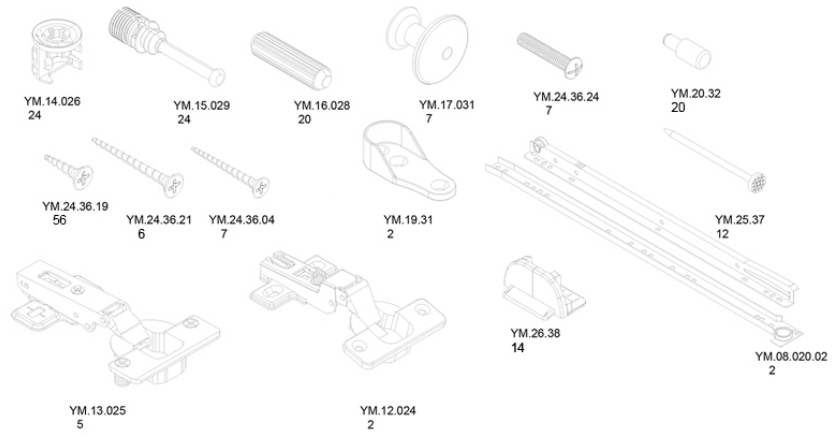

Mirror Model

HAND TOOLS REQUIRED FOR INSTALLATION

Kilistra

Olimpos

Efes

Aspendos

Visione

Knidos

ACCESSORIES LIST

15

19

16

20

17

21

18

22

23

26

24

27

25

28